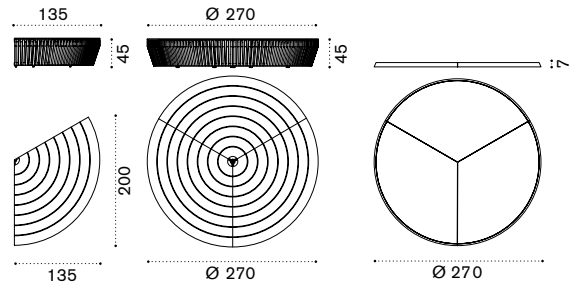

## Round lounge bed

Ø 2,7m x h44 cm

HULBT1A

mattress Ø 2,7m h8cm HUCUNI\_\_\_

decorative cushion 55x55 cm

HUCUSCM2\_\_\_

→ 161