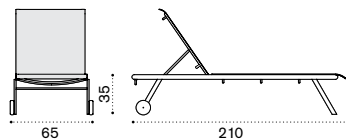

Sunbed

Metal white + white ethitex EILEB31E57

Metal mud grey + dove grey ethitex EILEB40E52

→ 17