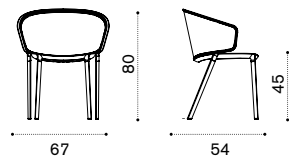

Dining armchair

natwick + warmwhite PVPDD43WN
rope light grey + warmwhite PVPDD43R1
rope lava grey + dark grey PVPDDGR4