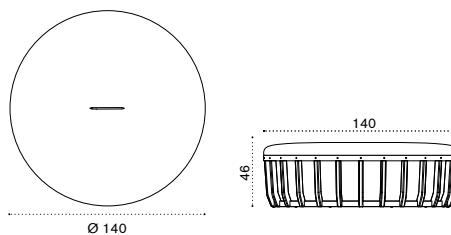

Pouf Ø 140 h46

pickled teak + seat cushion SWPM32D__T5___
natural teak + seat cushion SWPM32D__T1___

→ 48