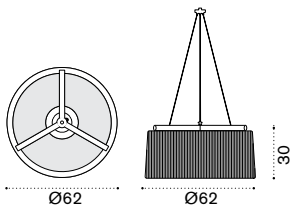

Pendant lamp

KILAT_RC_

→ 8

IP44, 1XE27

(Bulb not included, depends on the bulb
used) according to European regulations