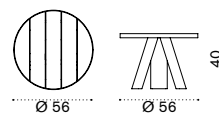

Round coffee table Ø 56

with pickled teak top ESTCTD43T5

→ 9