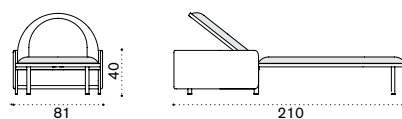

Sun lounger

sun lounger ESLEWNFD43T5

mattress nature white ESCULEAW25

→ 44