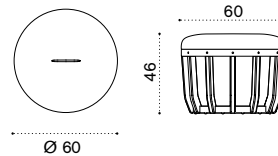

Pouf Ø 60 h46

pickled teak + seat cushion SWPM22D__T5___
natural teak + seat cushion SWPM22D__T1___

→ 13,5