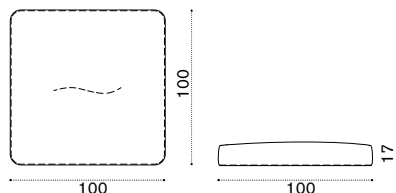

Cushion 100x100

soft ivory melange CPCUM1O001
aquamarine CPCUM1O732

$\rightarrow 7$