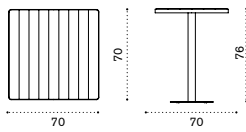

## Square dining table 70x70

pickled teak LATPQM1H1B40T5  
teak LATPQM1H1B51T1

→ 15,5 → 4