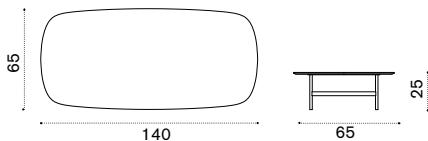

## Coffee table 140x65x25H

dark grey + ice white CPTCRM2DGLI  
dark grey + brown CPTCRM2DGLIE

→ 30