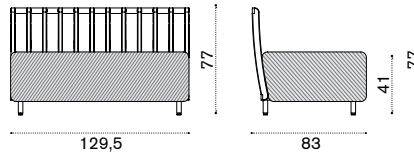

XL central module

pickled teak SWDMCD__T5
natural teak SWDMCD__T1
cushions, seat + 2 back SWCUDMC_____

→ 35