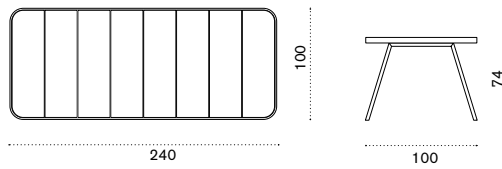

Swing

Rectangular dining table 240x100

pickled teak SWTPRM2D__T5
natural teak SWTPRM2D__T1

→ 45 → 8