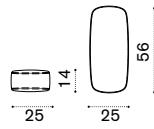

Armrest cushion

soft ivory melange CPCUBRO001
aquamarine CPCUBRO732

→ 1