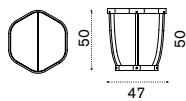

## Small coffee table Ø 50

pickled teak SWTCQH2D\_\_T5  
 natural teak SWTCQH2D\_\_T1

→ 9