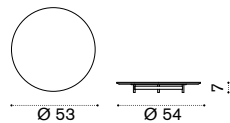

## Coffee table Ø53 H7

d. grey + ice white CPTCTH1DGLI  
d. grey + brown CPTCTH1DGLIE  
d. grey + acquamarina CPTCTH1DGPSP

→ 9