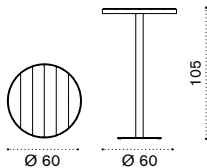

## High round table Ø 60

pickled teak LATPTH2B40T5  
teak LATPTH2B51T1

→ 17,5 → 2