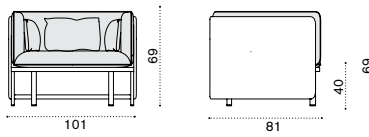

## Lounge armchair

natwick tight weave ESPLH1WNFD43  
 natwick wide weave ESPLH1WNHD43  
 cushions, seat+3 back ESCUPLAW25

 → 32