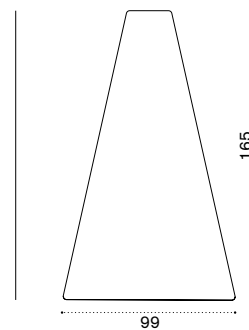

Side panels

metal ACPND59__

→ 4