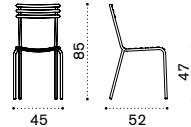

Dining chair

FLSEB__
→ 5,5