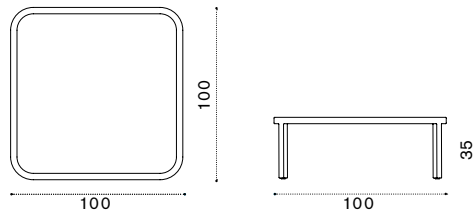

Square coffee table 100x100 h35

natural teak + ceramic stone ice white GLTCQHT1LI
pickled teak + ceramic stone sand GLTCQHT5LS

→ 15