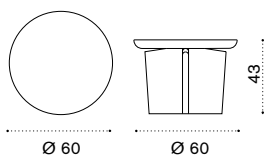

Table Ø60x43 CSTCTM2T1BC

→ 10