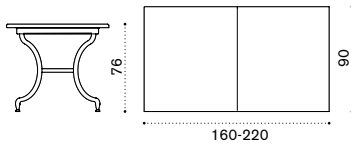

## Dining chair

EISEB\_\_

Classic seat cushion (H 3cm) EICUSEPDAW2\_  
Pratic seat cushion (H 2cm) CUSEPREIA1

→ 7