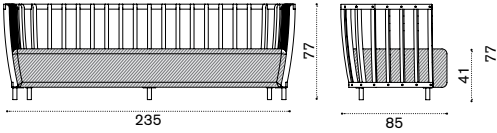

## XL sofa

pickled teak SWD3D\_\_T5  
 natural teak SWD3D\_\_T1  
 cushions, seat + 3 back SWCUD3\_\_\_\_\_

→ 59