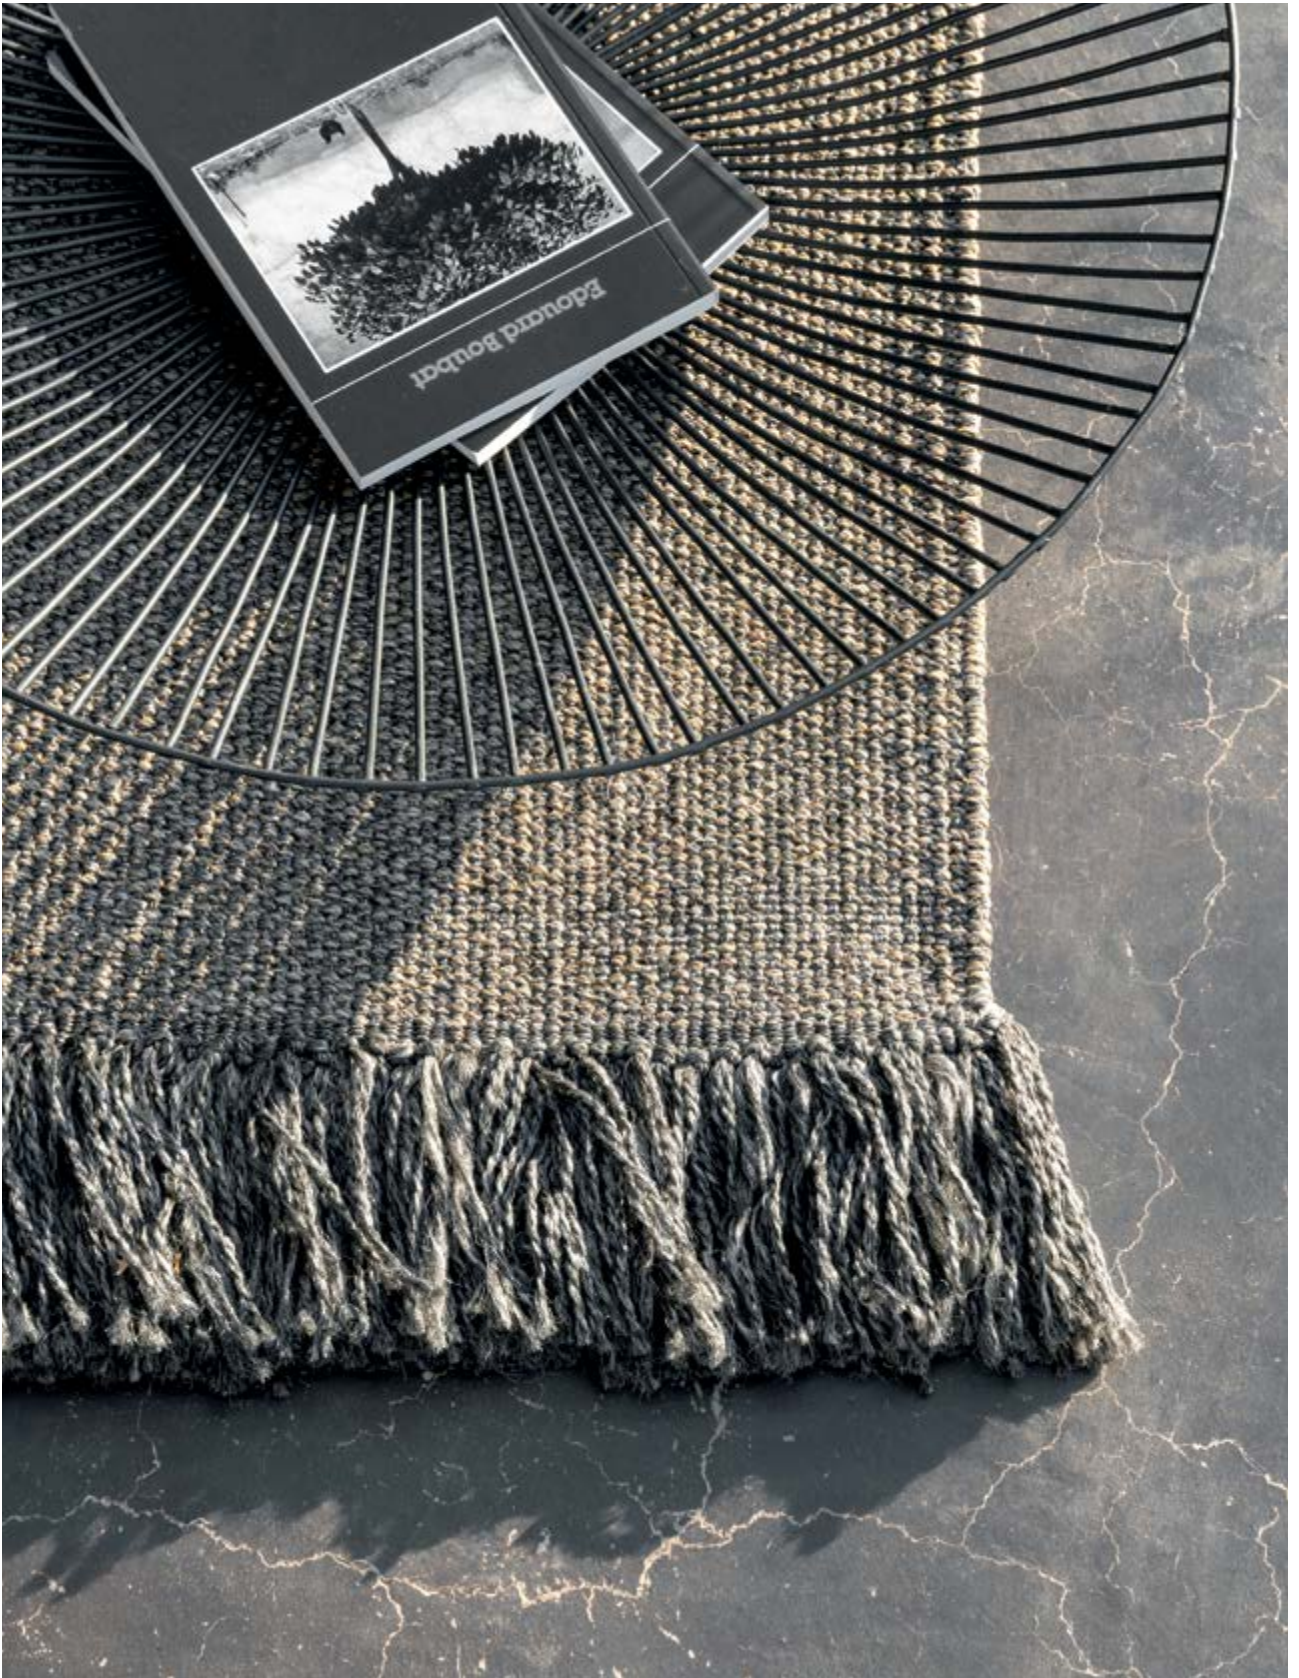

# Malindi / Goa / Coimbra / Petra

Design: Ethimo

Collection composed of:  
rugs

A collection of hand-woven rugs inspired by the colours of Mediterranean nature, that complete the dining areas and open-air lounge spaces.