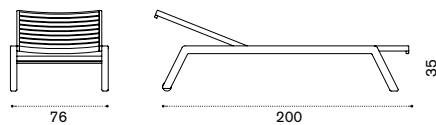

Sun lounger

teak COLET1
pickled teak COLET5
mattress COCULEA___
→ 22