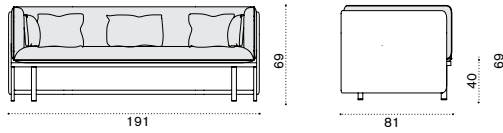

3 seater sofa

natwick tight weave ESD3H1WNFD43
natwick wide weave ESD3H1WNHD43
cushions, seat+5 back ESCUD3AW25

→ 50