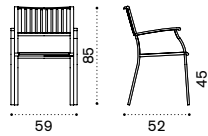

Dining armchair

EIPDB__

Classic seat cushion (H 3cm) EICUSEPDAW2_
Pratic seat cushion (H 2cm) CUSEPREIA1

→ 8,5