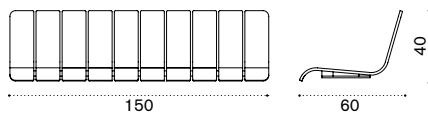

Seat L 150cm with backrest

teak ACS21T1

alu. ACS21D__

→ 16,5

Seat L 60cm without backrest

teak ACS10T1

alu. ACS10D__

→ 4