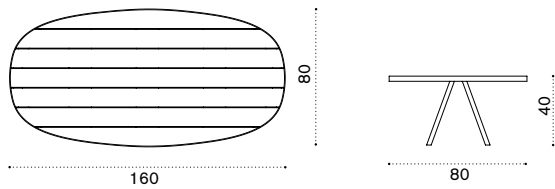

Esedra

Design: Luca Nichetto

Collection composed of:
3 seater sofa / lounge armchair
/ coffee table / square, rectangular
and oval dining table / dining armchair
/ sunbed

FSC™ certified product

Oval coffee table 160x80

with pickled teak top ESTCOD43T5

→ 21