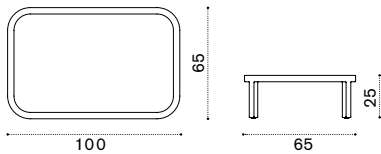

Rectangular coffee table 100x65 h25

natural teak + ceramic stone ice white GLTCRHT1LI
pickled teak + ceramic stone sand GLTCRHT5LS

→ 10