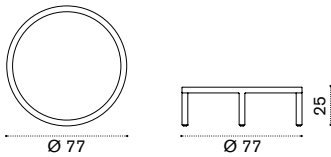

## Coffee table Ø 77 h25

natural teak + ceramic stone ice white GLTCTH1T1LI  
pickled teak + ceramic stone sand GLTCTH1T5LS

 → 9