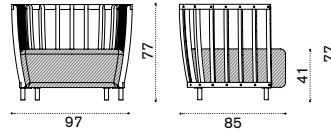

Lounge armchair

pickled teak SWPLD__T5
natural teak SWPLD__T1
cushions, seat + back SWCUPL_____

→ 29