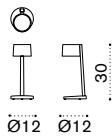

Gaia

Design: Marc Sadler

Collection composed of:
table lamp / hanging lamp

FSC™ certified product

Material

Natural
Teak

Polyester
Bianco

Polyester
Argilla

Polyester
Argento

Polyester
Ruggine

Polyester
Rosa

Polyester
Ottanio

Polyester
Notte

Polyester
Biliardo

Polyester
Lacca

Table lamp

GALAT1P1__IG

→ 0,5

IP54 2700° K 200 LUMEN
usb charging, Li-ion battery 10W/h
max endurance >10h
recharging cycles 6/10h

Hanging lamp

GALASP1__IG

→ 0,5

IP54 2700° K 200 LUMEN
usb charging, Li-ion battery 10W/h
max endurance >10h
recharging cycles 6/10h