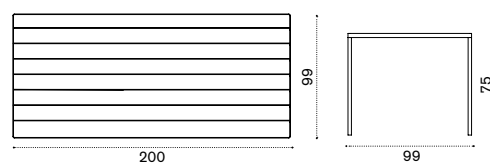

Rectangular dining table 200x99

with pickled teak table top ESTPRD43T5

→ 54 → 8