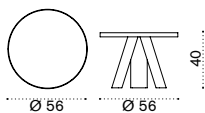

Round coffee table Ø 56

with slate grey ceramic stone top ESTCTD43LN
with dove grey ceramic stone top ESTCTD43LG

→ 9