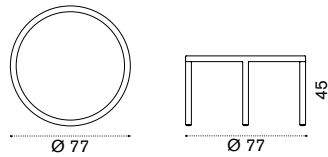

Coffee table Ø 77 h45

natural teak + ceramic stone ice white GLTCTH2T1LI
pickled teak + ceramic stone sand GLTCTH2T5LS

→ 9