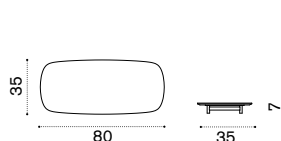

Coffee table 80x35x7H

dark grey + ice white CPTCRM1DGLI
dark grey + brown CPTCRM1DGLIE

→ 10