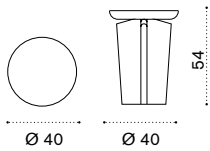

Table Ø40x54 CSTCTM1T1BC

→ 8