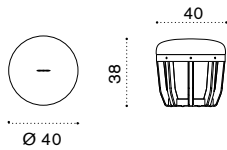

## Pouf Ø 40 h38

pickled teak + seat cushion SWPM11D\_\_T5\_\_\_  
natural teak + seat cushion SWPM11D\_\_T1\_\_\_

 → 5 