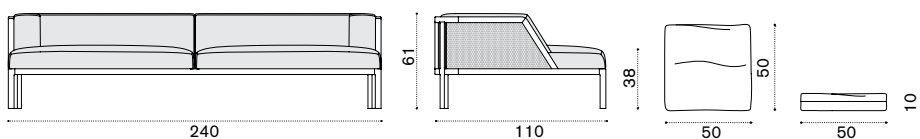

XL sofa

natural teak GLD3T1R1
pickled teak GLD3T5R2
cushions, seat+back GLCUDI_____

→ 52

Complementary back cushion for XL sofa and armchair

nature white GLCUSAW25
nature grey GLCUSAW24
corda GLCUSCPP50

→ 1,3