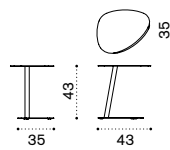

Smart – side table 43x35

SMTCRD__

→ 3,5