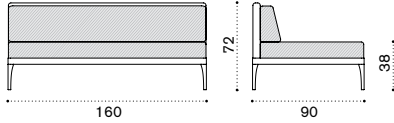

XL central module

IFDMCM2D4_W2_
cushions, seat+back IFCUDMCM2AW2_

→ 34