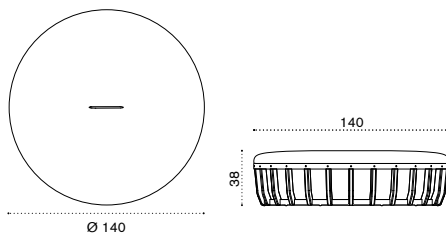

Pouf Ø 140 h38

pickled teak + seat cushion SWPM31D__T5___
natural teak + seat cushion SWPM31D__T1___

→ 42