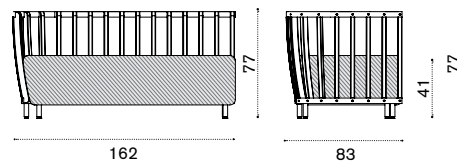

## Small coffee table Ø 50

pickled teak SWTCQH2D\_\_T5  
 natural teak SWTCQH2D\_\_T1

→ 9