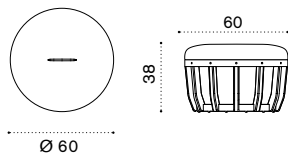

Pouf Ø 60 h38

pickled teak + seat cushion SWPM21D__T5___
natural teak + seat cushion SWPM21D__T1___

→ 10,5