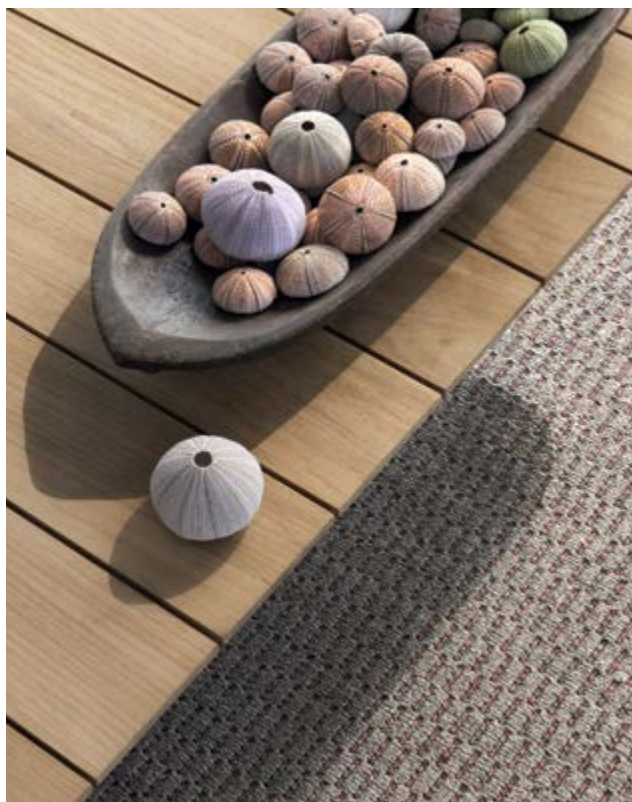

Malindi / Goa / Coimbra / Petra

Design: Ethimo

Collection composed of:
rugs

A collection of hand-woven rugs inspired by the colours of Mediterranean nature, that complete the dining areas and open-air lounge spaces.

The fiber evokes natural materials while maintaining the specificities required for outdoor use.

Technical info p.309