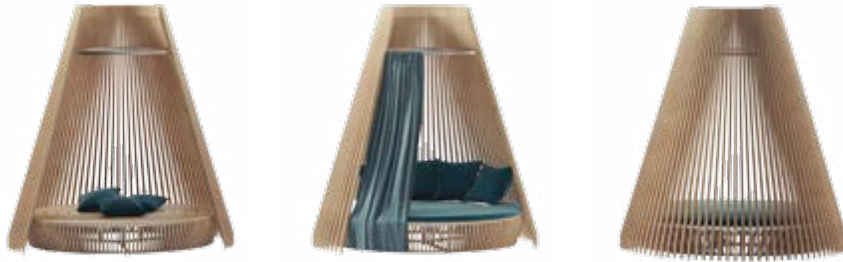

Hut

Design: Atelier Lavit

Collection composed of:
alcove