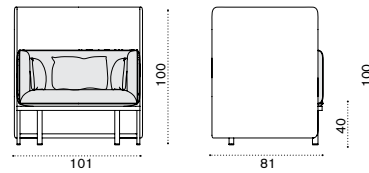

Lounge high back armchair

natwick tight weave ESPLH2WNFD43
natwick wide weave ESPLH2WNHD43
cushions, seat+3 back ESCUPLAW25
headrest cushion ESCUTEAW25

→ 35