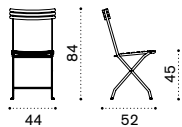

Flower

Design: Ethimo

Collection composed of:
folding chair / stacking chair
/ stacking armchair
/ round, square and
rectangular dining table
/ high table / barstool

Material

Fabrics

Folding chair

FLSPB__
→ 6

Dining chair

FLSEB__
→ 5,5

Dining armchair

FLPDB__
→ 6,5

Seat cushion

CUSEPRFLA1
→ 0,5