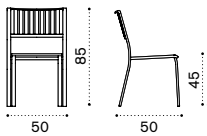

## Dining chair

EISEB\_\_

Classic seat cushion (H 3cm) EICUSEPDAW2\_  
Pratic seat cushion (H 2cm) CUSEPREIA1

→ 7