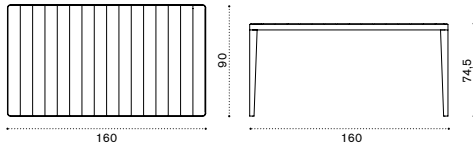

Rectangular dining table 160x90

pickled teak LATPRM2B40T5
teak LATPRM2B51T1

→ 36 → 6-8