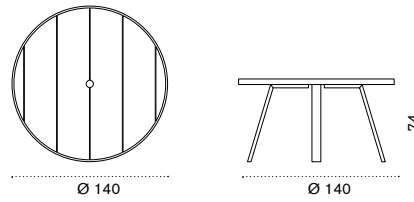

Round dining table Ø 140

pickled teak SWTPTM1D__T5
natural teak SWTPTM1D__T1

→ 35 → 6-7