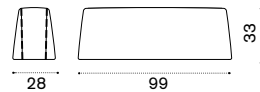

Long back cushion

soft ivory melange CPCUSCM2O001
aquamarine CPCUSCM2O732

→ 5.5