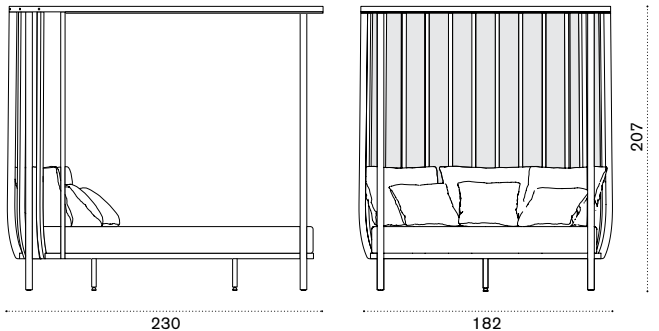

Louge bed with curtain

pickled teak SWALS__T5
natural teak SWALS__T1
seat cushion + bed runner nature grey SWCUALAW24
back cushion red earth SWCUSCM1A76
back cushion nature grey SWCUSCM2AW24

→ 50