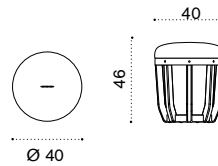

Pouf Ø 40 h46

pickled teak + seat cushion SWPM12D__T5___
natural teak + seat cushion SWPM12D__T1___

→ 6,5