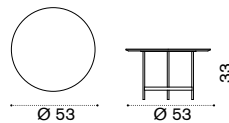

Coffee table Ø53 H33

d. grey + ice white CPTCTH2DGLI
d. grey + brown CPTCTH2DGLIE
d. grey + acquamarina CPTCTH2DGPSP

→ 10