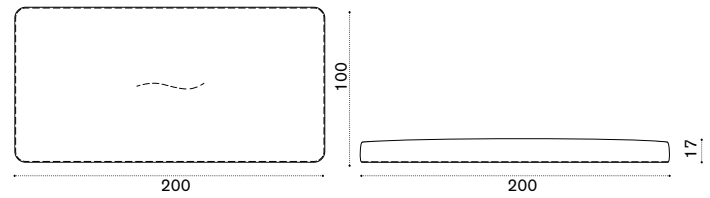

Cushion 200x100

soft ivory melange CPCUM3O001
aquamarine CPCUM3O732

→ 14

Short back cushion

soft ivory melange CPCUSCM1O001
aquamarine CPCUSCM1O732

→ 4

Long back cushion

soft ivory melange CPCUSCM2O001
aquamarine CPCUSCM2O732

→ 5.5

Armrest cushion

soft ivory melange CPCUBRO001
aquamarine CPCUBRO732

→ 1

Back cushion 50x30

soft ivory melange CPCUSCRO001
aquamarine CPCUSCRO732
elitis acquamarina CPCUSCRO11440

→ 1,5

Back cushion 45x45

soft ivory melange CPCUSCQO001
aquamarine CPCUSCQO732
elitis acquamarina CPCUSCQO11440

→ 1

Coffee table Ø53 H7

d. grey + ice white CPTCTH1DGLI
d. grey + brown CPTCTH1DGLIE
d. grey + acquamarina CPTCTH1DGPSP

→ 9

Coffee table Ø53 H33

d. grey + ice white CPTCTH2DGLI
d. grey + brown CPTCTH2DGLIE
d. grey + acquamarina CPTCTH2DGPSP

→ 10