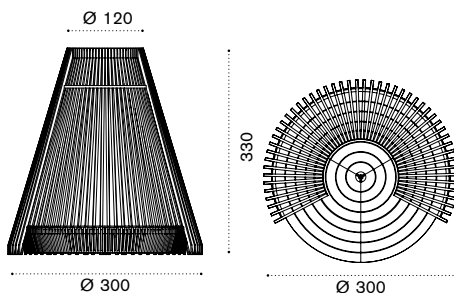

Wooden shelter

Ø 3m x h3,3m

HUGUT1A

curtain 2,8x2,65 m HUTDV___

→ 199